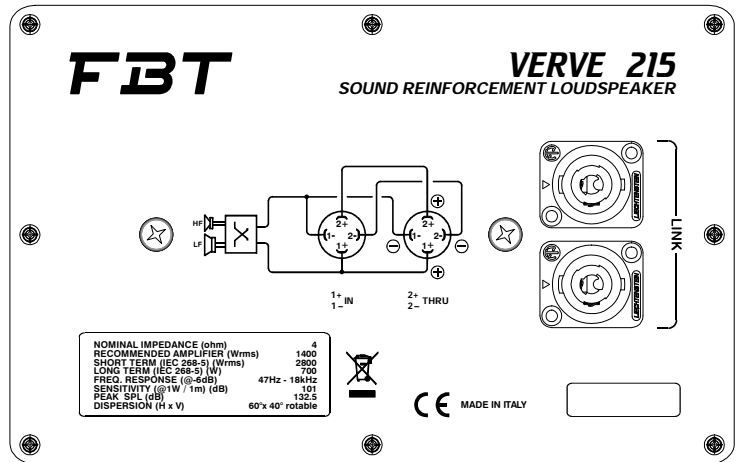

FBT

VERVE 215

Sound Reinforcement Loudspeaker

BLOCK DIAGRAM

INPUT CONNECTORS

DIMENSIONAL DRAWING

ACCESSORIES

V 49
Protection Bag