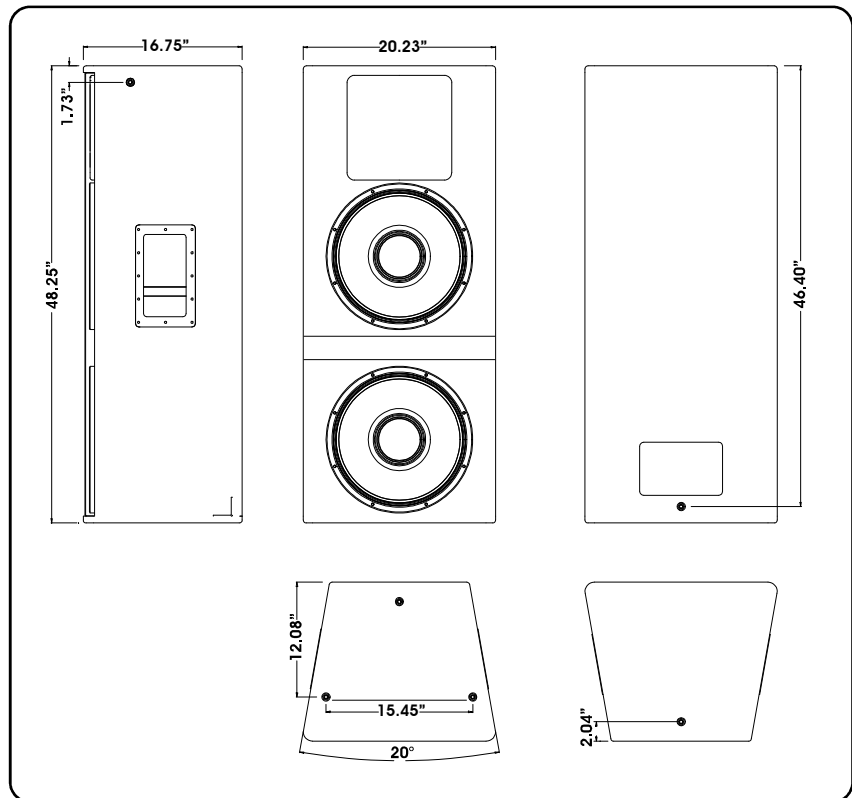

FBT

VERVE 215

Sound Reinforcement Loudspeaker

BLOCK DIAGRAM

INPUT CONNECTORS

DIMENSIONAL DRAWING

ACCESSORIES

V 49
Protection Bag