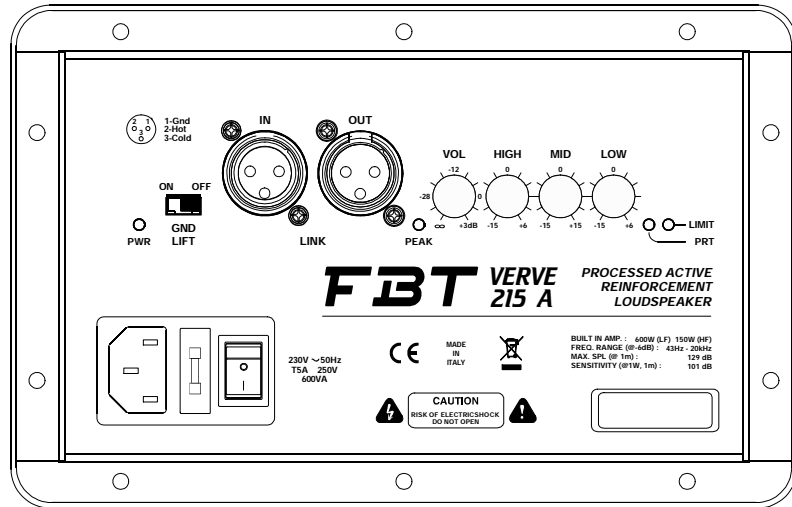

FBT

VERVE 215A

Processed Active Reinforcement Loudspeaker

CONTROL PANEL

DIMENSIONAL DRAWINGS

ACCESSORIES

V 49
Protection Bag