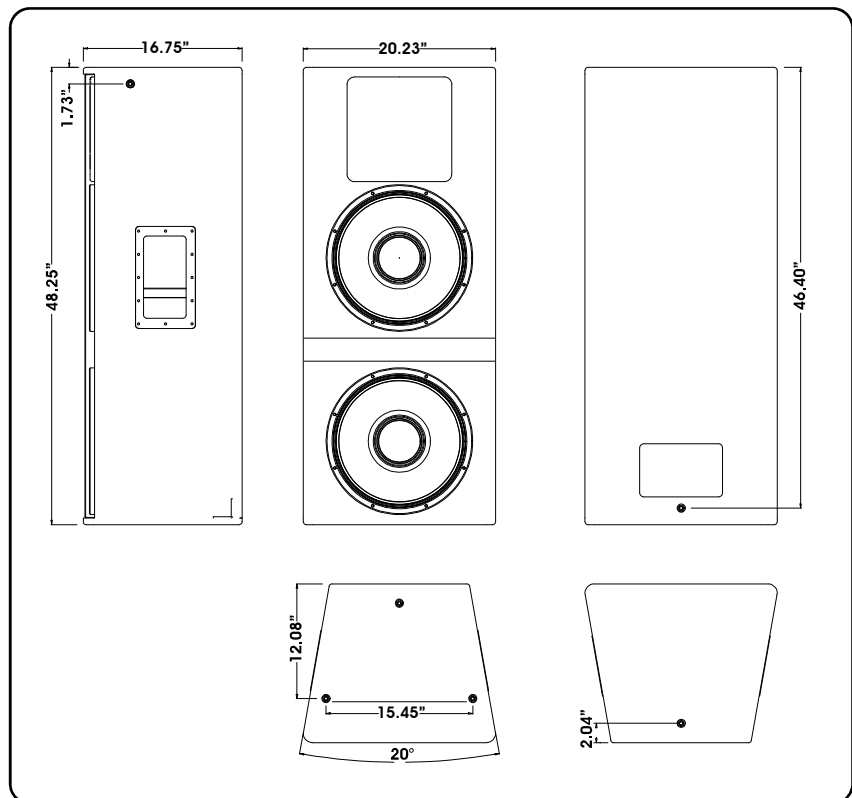

FBT

VERVE 215A

Processed Active Reinforcement Loudspeaker

CONTROL PANEL

DIMENSIONAL DRAWINGS

ACCESSORIES

V 49
Protection Bag